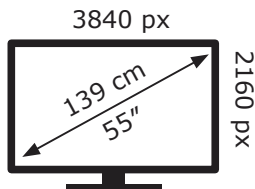

# ENERGY

Hisense

55A6GTUK

**84** kWh/1000h

ABCDEF **G**  
**HDR**  
**110** kWh/1000h

2019/2013