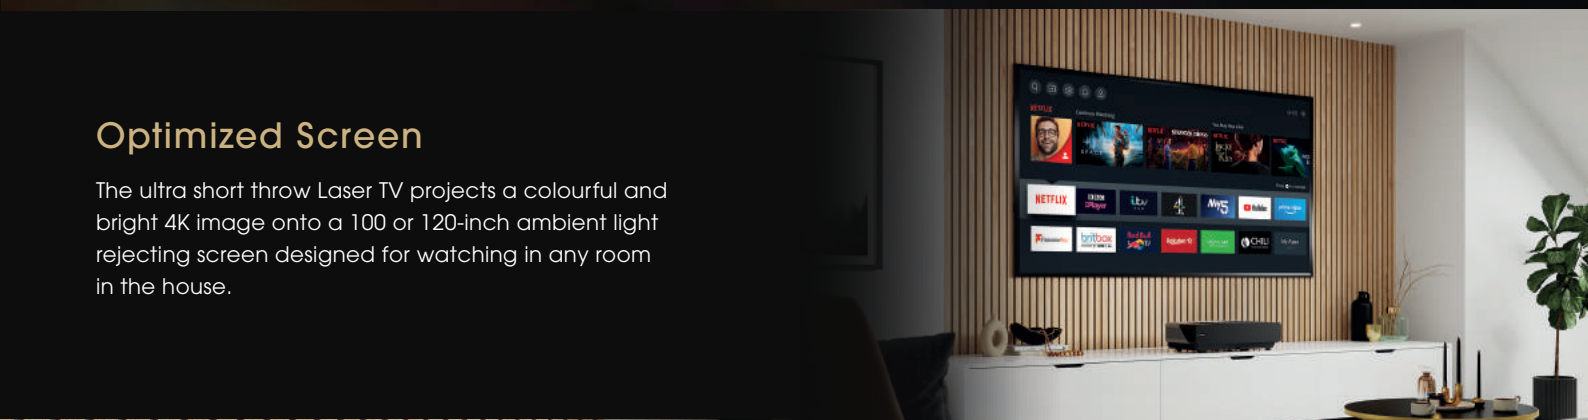

03. **Bringing** **Cinema Home**

Rethink how you watch your favourite movies, boxsets and sporting events with the Hisense Laser TV, giving you a cinematic and immersive experience in the comfort of your home.

L5 SERIES

100" 120"

Optimized Screen

The ultra short throw Laser TV projects a colourful and bright 4K image onto a 100 or 120-inch ambient light rejecting screen designed for watching in any room in the house.