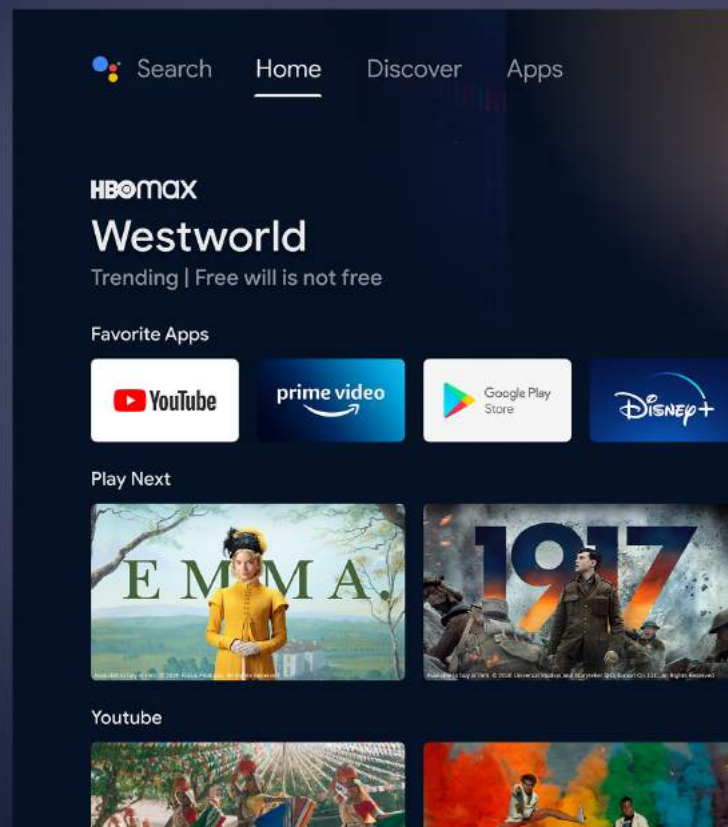

ENJOY SMARTER ENTERTAINMENT

androidtv

Android TV makes it easier to get more from Laser cinema. Choose from 400,000+ movies and shows from across streaming services. Ask Google to control your cinema, get recommendations of what to watch, dim the lights, and more with your voice. Cast photos, videos, and music from smart devices to your cinema with Chromecast built-in.