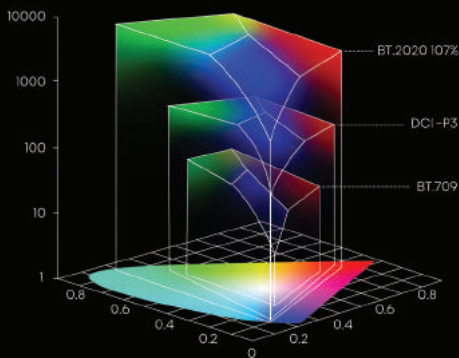

Wide Colour Gamut

The Hisense Laser TV maximises colour production through its Ultra Colour Enhancer and Wide Colour Gamut technology, resulting in authentic, true-to-life pictures over that of LED TVs.