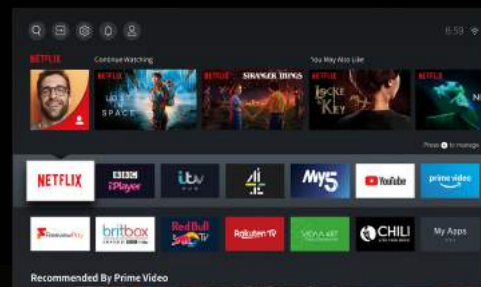

25 000+ Hours of Entertainment

The Hisense Laser TV has a lifespan of 25 000+ hours while projectors only last around 6 000 hours.

Smart TV

The Hisense Laser TV has a built-in VIDAA U Smart system & built-in tuners, while projectors do not.