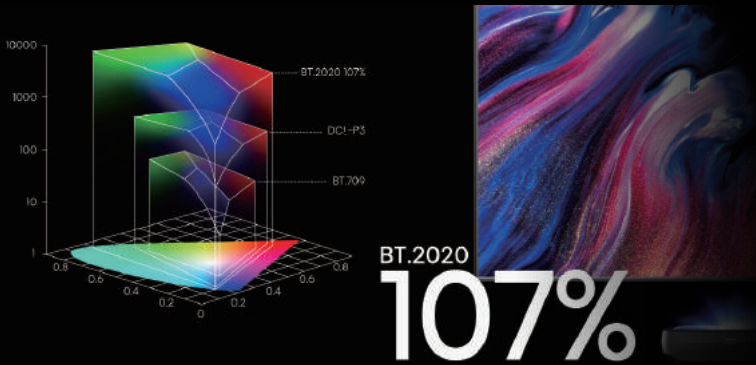

4K Ultra Short Throw LASER TV

4K Ultra HD brings you over 8 million pixels that truly shine across the 100 inches of screen. HDR gives the picture incredible depth and more details.

No Eyestrain

There are nearly zero harmful blue lights from Hisense L5 LASER TV, which make your eyes more comfortable even after long time watching.

The RGB triple colour Laser light source generates the three coloured parts of a picture in parallel, generating improved colour representation and brightness uniformity.

Colour Redefined

Hisense widened the colour gamut to 107% BT.2020, so when you watch on Trichroma Laser TV, the visuals will always exceed your expectations.