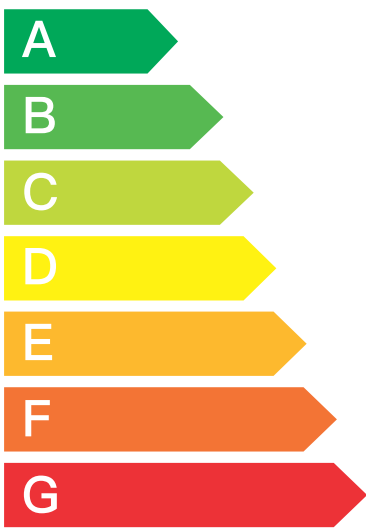

HISENSE

WFQA8014EVJM

A

47 kWh / 100

8.0 kg

3:38

45 L

ABCDEFG

72 dB **A**BCD

2019/2014

HISENSE

WFQA8014EVJM

A

47 kWh / 100

8.0 kg

3:38